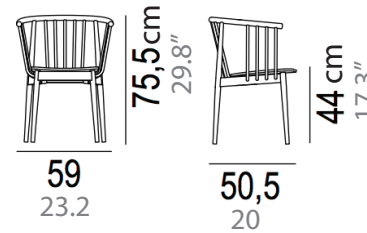

Ash natural

Ash stained black

Ash stained white

Ash stained grey

Ash stained green

Dimensions:

JF

Jarrett Furniture
Ltd